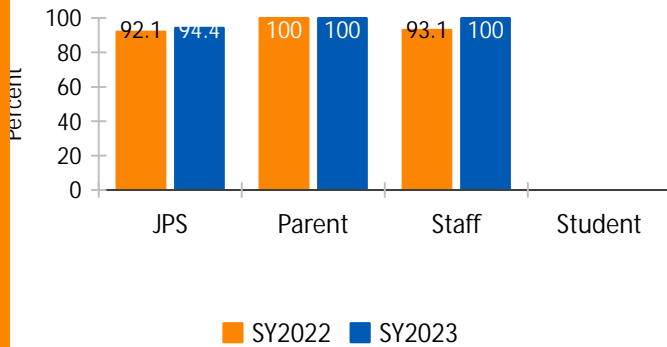

Leaders have established processes to develop the vision, mission, and strategic goals to improve student outcomes.

5. Parents feel welcome in our school or district. 5.5.