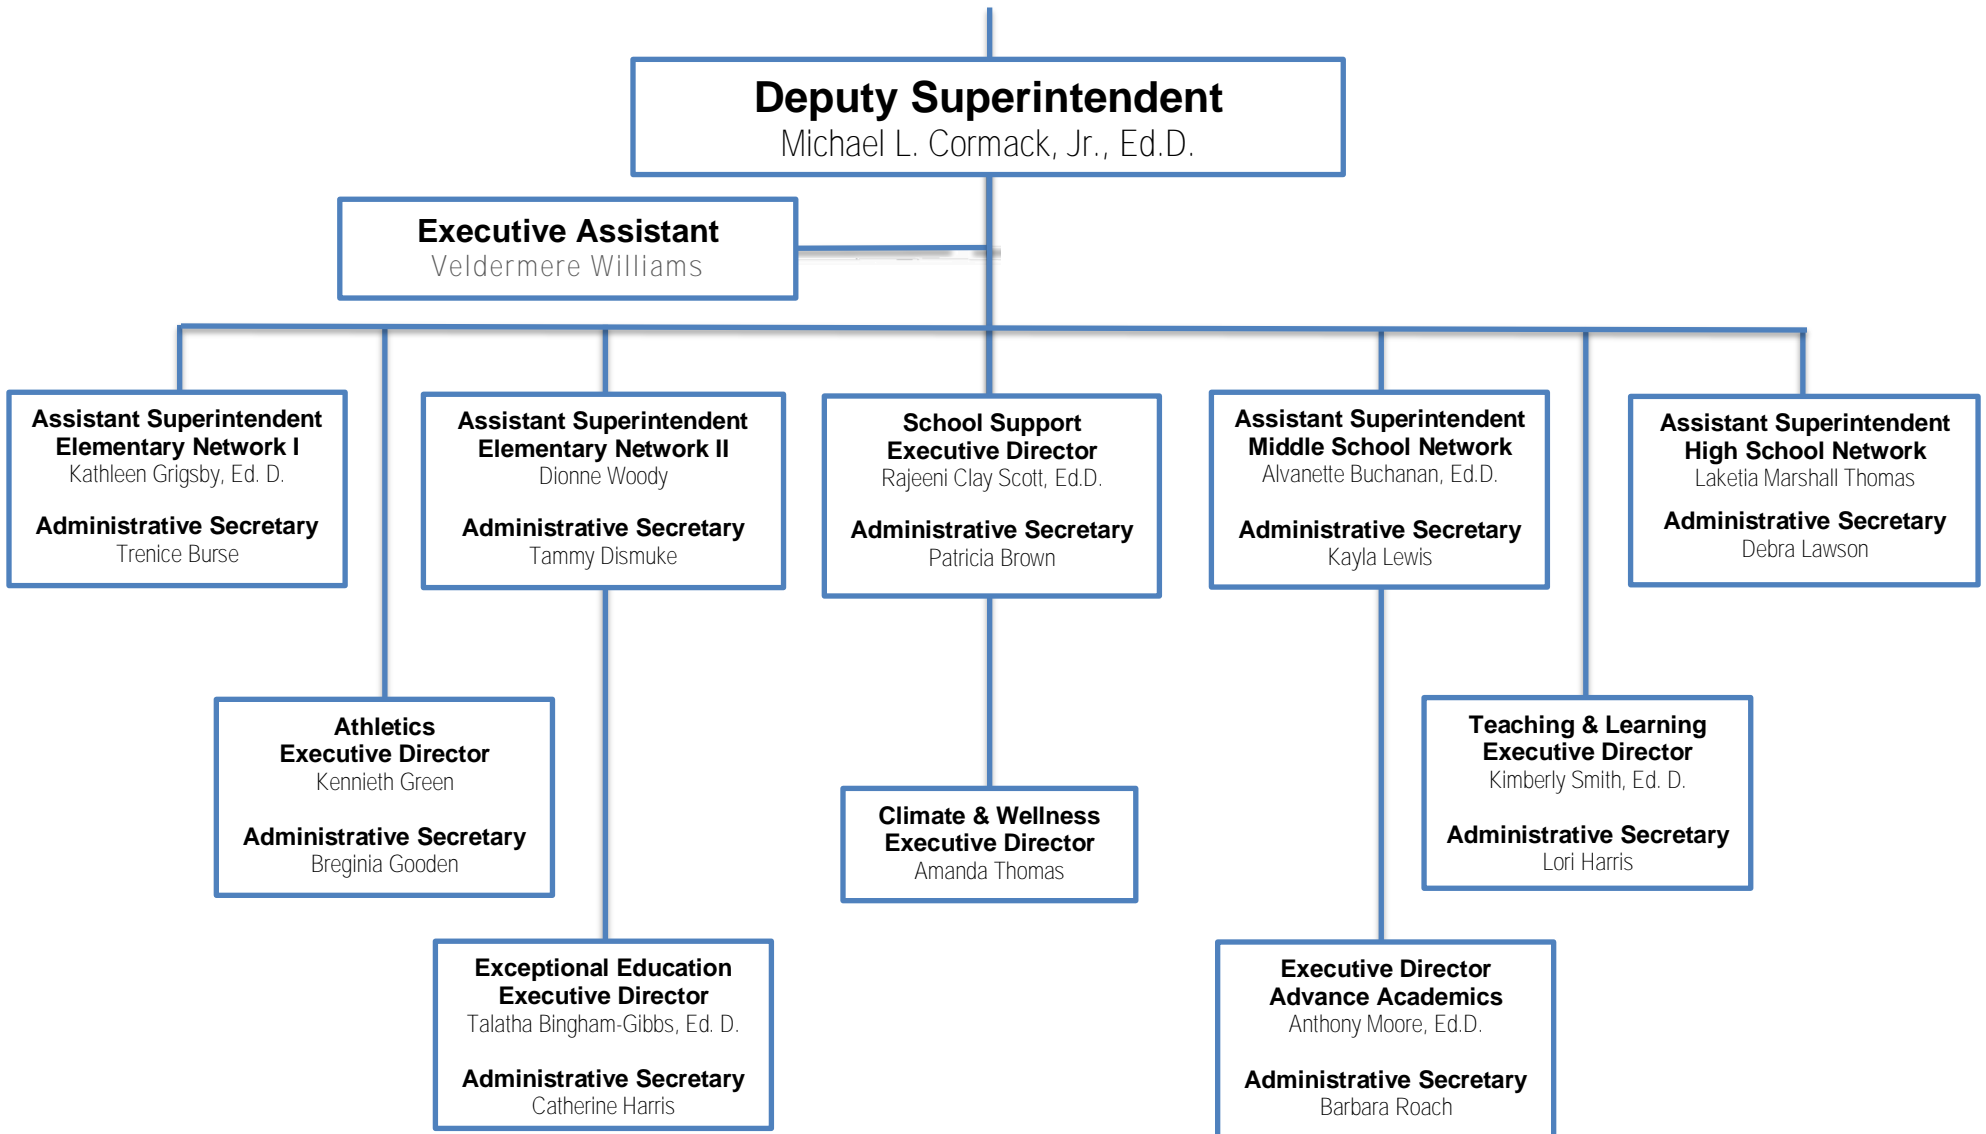

JACKSON PUBLIC SCHOOLS REORGANIZATIONAL CHART 2024-2025

DEPUTY SUPERINTENDENT

ASSISTANT SUPERINTENDENT

Assistant Superintendent Elementary Network I

Kathleen Grigsby, Ed. D.

Administrative Secretary

Trenice Burse